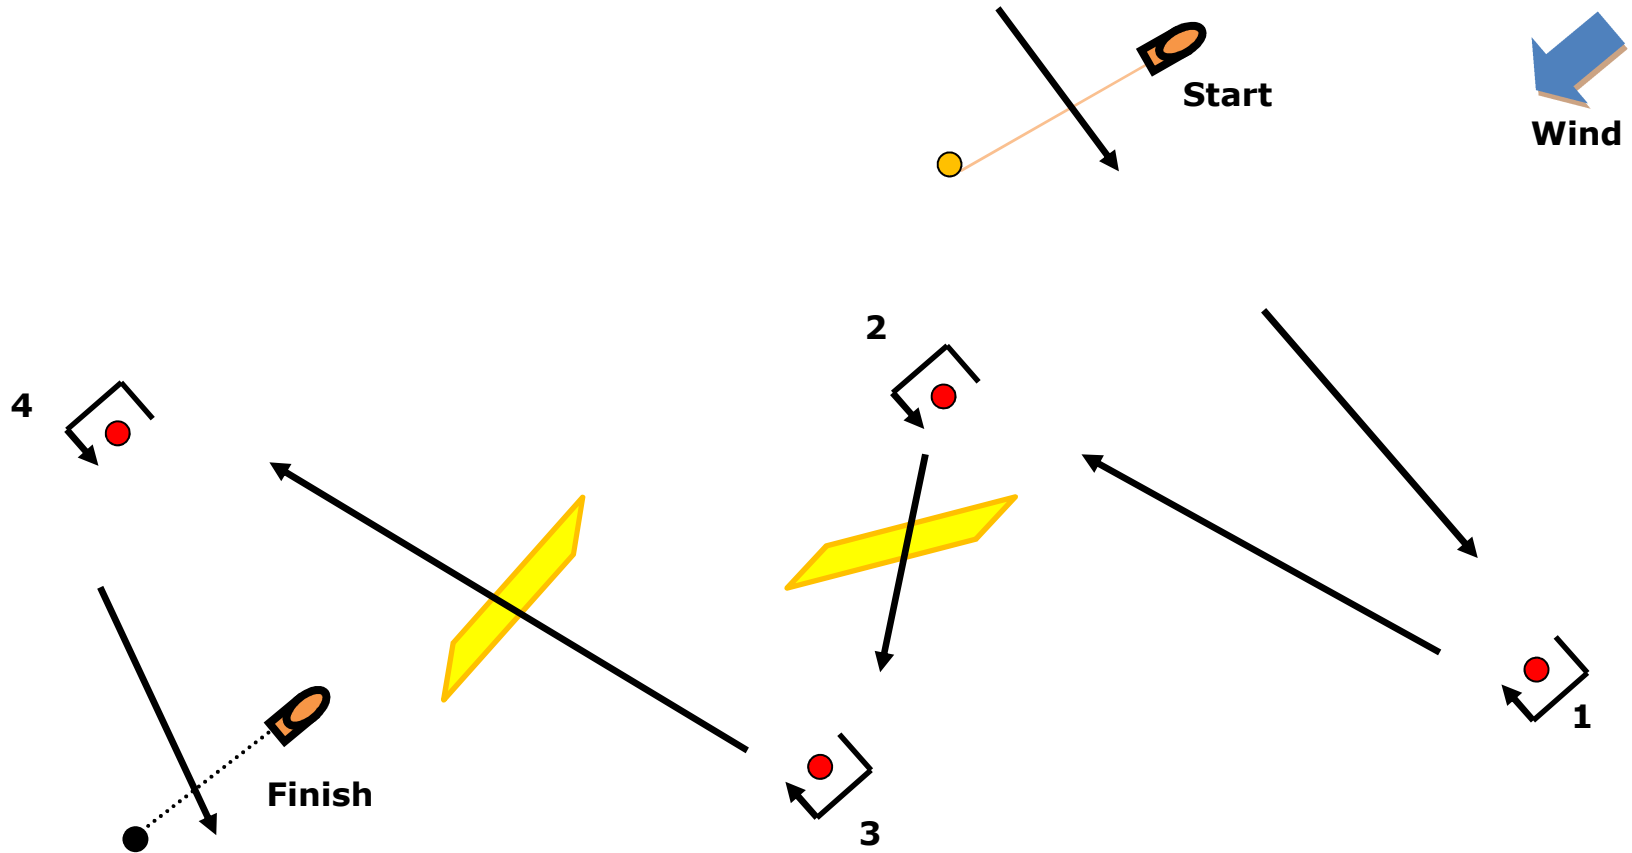

COURSE DIAGRAM 15. March 2017

Boardercross

BEACH / TOWER

COURSE: START - 1S - 2P - Jump - 3S - Jump - 4P - FINISH